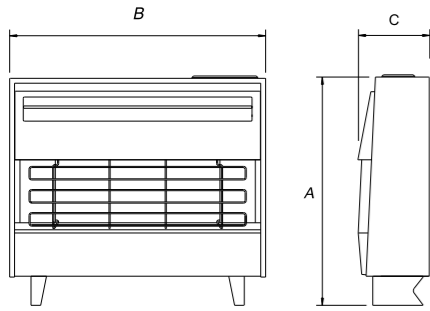

### FIREGEM VISA DIMENSIONS

	A	B	C
Firegem Visa	540mm	660mm	196mm
Firegem Visa Deluxe	556mm	695mm	198mm
Firegem Visa Super Deluxe	556mm	695mm	206mm