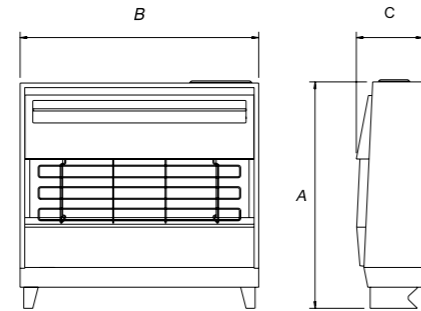

FIREGEM VISA HIGHLINE DIMENSIONS

	A	B	C
Firegem Visa Highline	622mm	660mm	196mm
Firegem Visa Highline Deluxe	638mm	695mm	198mm
Firegem Visa Highline Super Deluxe	638mm	695mm	206mm

PERFORMANCE

NG

Maximum Heat Input:	6.04kW
Maximum Heat Output:	4.87kW
Minimum Heat Input:	1.55kW
Minimum Heat Output:	1.0kW
Efficiency:	89.5%

SURROUNDS

The Firegem Visa range of fires are compatible with a wide range of fire surrounds (100 °C temperature rating). Please check compatibility before purchasing.

SITING

Heath Mounting

The Firegem Visa range is suitable for hearth or wall mounting on a non combustible hearth at least 13mm thick and measuring at least 305mm deep and 710mm wide with the fireplace opening central. The top surface of the hearth should preferably be 50mm above floor level to discourage the placing of carpets or rugs over it.

Wall Mounting

The Firegem Visa range is suitable for wall mounting onto a non-combustible wall so that the top of the spigot opening in the closure plate is at least 490mm above the finished floor level.

FLUE SUITABILITY

The Firegem Visa range may be fitted into the following flues with minimum equivalent flue heights of 3M (10ft) :-

Standard Brick Chimney:	228mm x 228mm (9in x 9in) or (7in) diameter.
Metal Flue Boxes:	e.g. Selkirk 125mm (5in) diameter.
Pre-Cast Block Flues:	198mm x 67mm min. (or the equivalent minimum cross sectional area) conforming to BSI Specification.

In order to bring you improvement quickly, the manufacturer reserves the right to change design or specification without formal notice. Statutory rights of the consumer are not affected. Photographic reproduction is as accurate as the printing process allows. The information contained in this leaflet is intended as a guide only. Any work undertaken prior to the installation of the product should be carried out only with reference to the installation instructions.

Robinson Willey.

A division of the GDC Group
Millbrook House, Grange Drive, Hedge End, Southampton SO30 2DF.
Tel: 0845 600 5111 **Sales Fax:** 01489 773050.
info@robinsonwilley.co.uk / www.robinsonwilley.co.uk