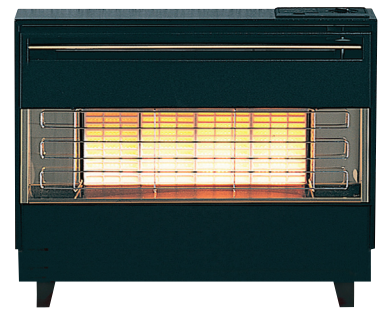

Firegem Visa Highline Black/Chrome

Firegem Visa Highline Olive

Firegem Visa Highline Black/Brass

Firegem Visa Highline Gas Fire

The Firegem Visa range offers the ultimate in safety, reliability and performance. Featuring heat exchanger technology and boasting 89% efficiency with a powerful 4.87kW heat output, this model features a top positioned heat control for ease of use. A special disabled control handle also comes as standard. Suitable for chimneys and precast flues, it is available in a range of colours and comes fitted with the RW Safeguard safety system for peace of mind.

Features:

- Powerful 4.87kW heat output
- 89% Efficient
- Fitted with heat exchanger technology
- Top manual control – 4 heat positions
- Electronic Ignition on A85044
- Fitted with RW Safeguard
- Disabled control handle
- Available in Olive, Black/Brass & Black/Chrome
- Suitable for natural gas

Chimney Requirements

Brick Chimney

Pre-fabricated Flue

Pre-cast Flue

| A | B | C |
|-------|-------|-------|
| 622mm | 660mm | 196mm |

| Product Code | Model |
|--------------|--|
| A85034 | Firegem Visa Highline Olive |
| A85035 | Firegem Visa Highline Black/Brass |
| A85056 | Firegem Visa Highline Black/Chrome |
| A85044 | Firegem Visa Highline Electronic Black/Brass |