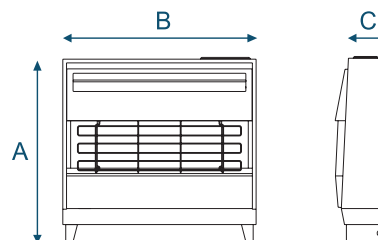

Chimney Requirements

Brick Chimney

Pre-fabricated Flue

Pre-cast Flue

| A | B | C |
|-------|-------|-------|
| 622mm | 660mm | 196mm |

| Product Code | Model |
|--------------|--|
| A85034 | Firegem Visa Highline Olive |
| A85035 | Firegem Visa Highline Black/Brass |
| A85056 | Firegem Visa Highline Black/Chrome |
| A85044 | Firegem Visa Highline Electronic Black/Brass |